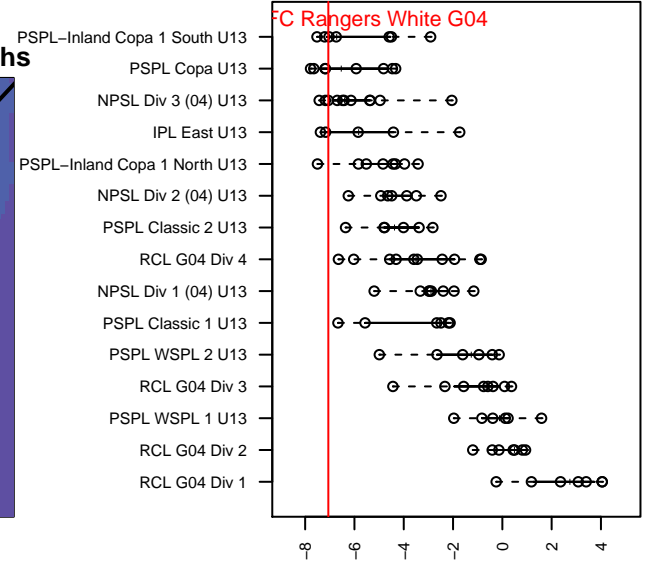

Whatcom FC Rangers White G04

Whatcom FC Rangers
 Bellingham, WA
 G04 total strength=492
 attack=0.33 defense=0.36
 fall league = NPSL Div 3 (04) U13
 spr league = Spr NPSL (04) Div 3 U13

alt names used:
 66 WFC Rangers G2004 White
 Whatcom FC Rangers G04 White
 Whatcom FC Rangers – GU04 White
 Whatcom FC Rangers G04 White

Venues played:
 2016 Pacific Coast Challenge U13
 2016 NPSL Division 3 (04) U13
 2016 Founders Cup G04 Div A
 2016 Spr NPSL (04) Division 3 U13

Whatcom FC Rangers White G04
 Dots are actual minus expected GF (blue circles) and GA (red triangles).
 Blue line is smoothed change in attack strength. Red is smoothed change in defense strength.

**attack and defense variance (black dot)
relative to other teams
and top 10 in region**

**attack and defense rating
relative to others at age
and all opponents in last 13 months**

Performance relative to 13 month average